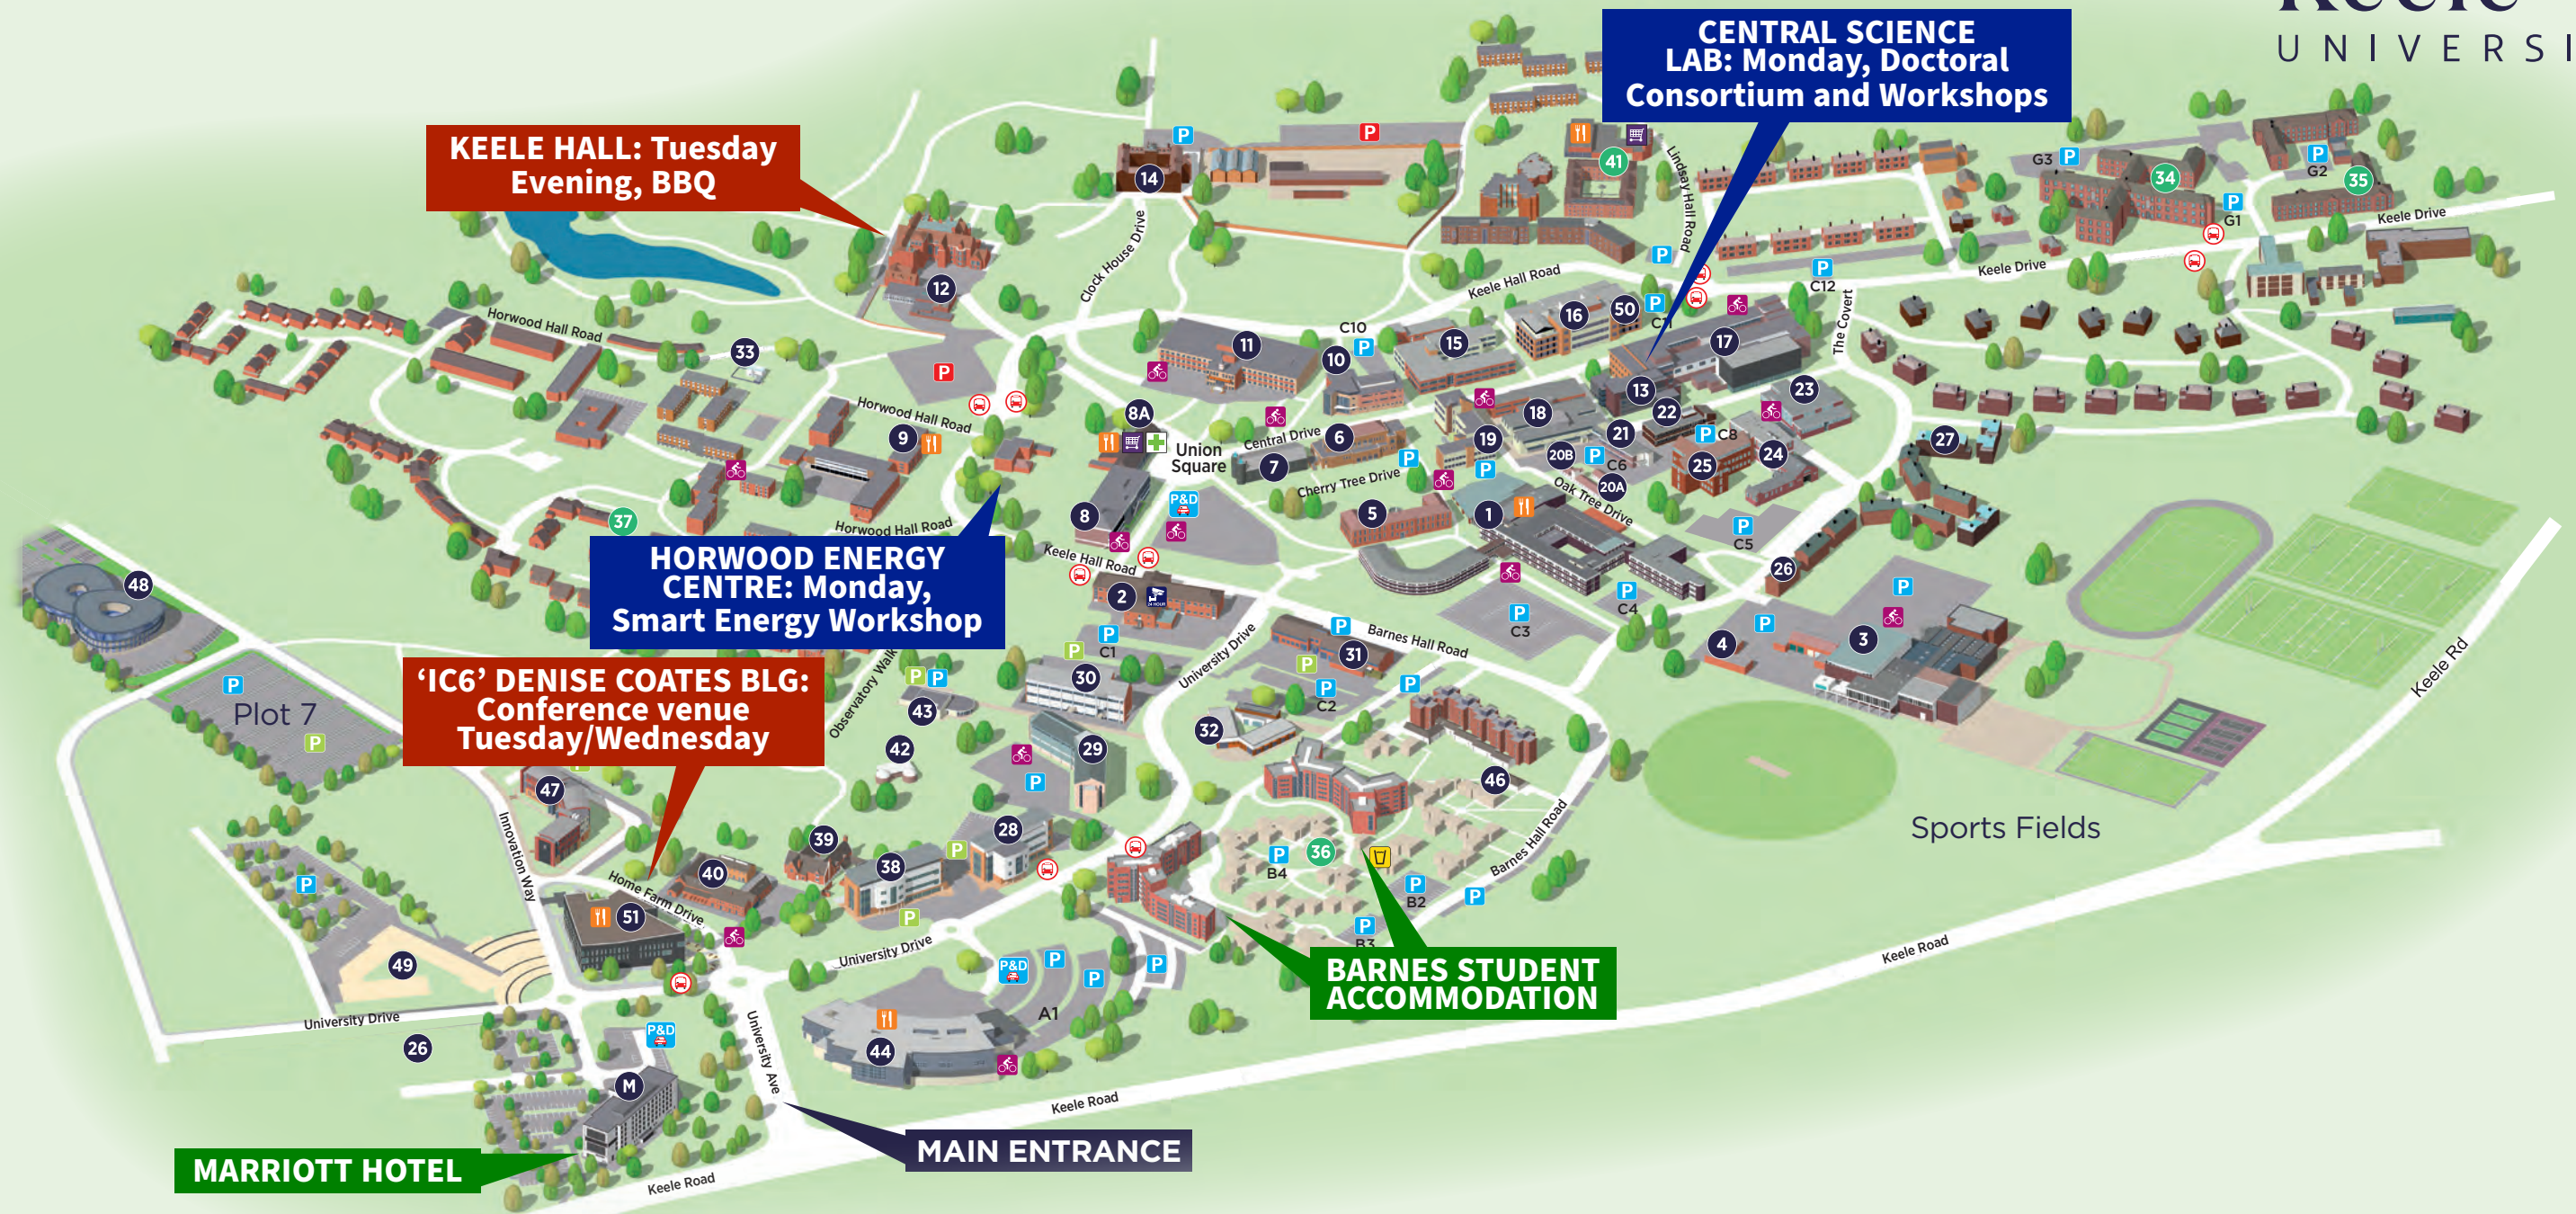

Keele Campus Map

Key

-  Pay and Display Car Park
-  Permit Car Park
-  Event Permit Car Park
-  Science Park Permit Car Park
-  Bicycle Racks
-  Bus Stop
-  Catering Facilities
-  Halls Bar
-  Pharmacy
-  Shops
-  24Hr Security

David Attenborough Laboratories.....	50
David Weatherhall.....	44
Dorothy Hodgkin.....	18
Health Centre.....	33
Hornbeam.....	19
Huxley.....	16
Islamic Centre.....	46
Jack Ashley.....	22
Keele Business School (KBS).....	51
Keele Hall.....	12
Lennard-Jones Laboratories.....	17
Library & IT Services.....	11
Mackay.....	25
Media.....	23

Nursery.....	32
Observatory (Space).....	42
Science Learning Centre.....	21
Shops, Post Office, Pharmacy.....	8A
Sports Centre.....	3
Students' Union.....	8
Sustainability Hub, Home Farm.....	40
Tawney.....	5
The Covert.....	27
KPA Club House.....	9
Walter Moberly.....	6
William Emes.....	4
William Smith.....	15
Harper Keele Veterinary School.....	49
Courtyard by Marriott Hotel.....	M

Science Park	Ref
Alliance Medical.....	43
Home Farm - Sustainability Hub.....	40
IC1 (Innovation Centre 1).....	30
IC2 (Innovation Centre 2).....	29
IC5 (Innovation Centre 5).....	47
IC6 (Innovation Centre 6).....	51
IC7 (Innovation Centre 7).....	26
MEDIC3 (Innovation Centre 3).....	28
MEDIC4 (Innovation Centre 4).....	38
Nova Centre.....	39
Stephenson (Cobra).....	31
Caudwell Children.....	48